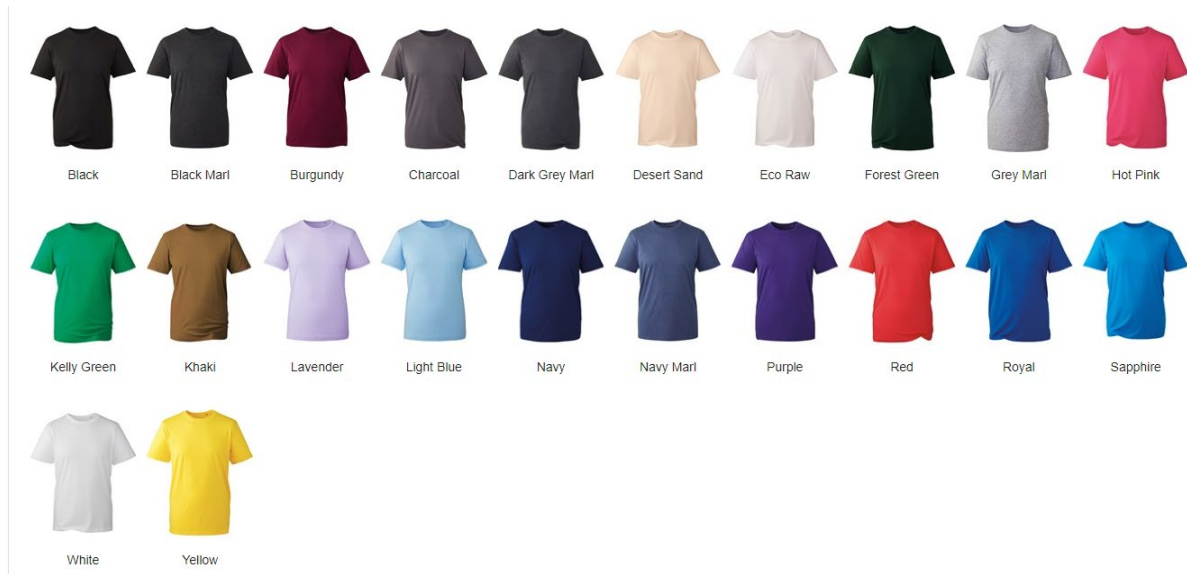

Garment Tech Specs

GD001 – Gildan Small to 4xl

FABRIC:

100% Combed ringspun cotton.

Colour Specifics :

Sport Grey: 90% Cotton, 10% Polyester

All heathers: 65% Polyester, 35% Cotton.

Antique Cherry, Antique Heliconia, Antique Sapphire: 90% Cotton, 10% Polyester.

Blackberry: 35% Cotton, 65% Polyester.

Graphite Heather: 50% Cotton, 50% Polyester

WEIGHT

White 144gsm, Colours 153gsm

SIZING

S 34/36" M 38/40" L 42/44" XL 46/48" 2XL 50/52" 3XL* 54/56" 4XL* 58/60"

RIVERSIDE BUSINESS PARK, NORTH BUILDING LEVEL 2, STOCKPORT ROAD WEST STOCKPORT, SK6 2BJ
AN001 – Anthem – Small to 6XL

Navy

Olive

Sand

Taxi Yellow

White

FABRIC

Shell Fabric 1: 100% Cotton, single Jersey

WEIGHT

Bright Red

Heather Grey

Royal

White

FABRIC

60% Cotton, 40% Polyester single Jersey. Heather Grey: 85% Cotton, 15% Viscose

WEIGHT

140gsm